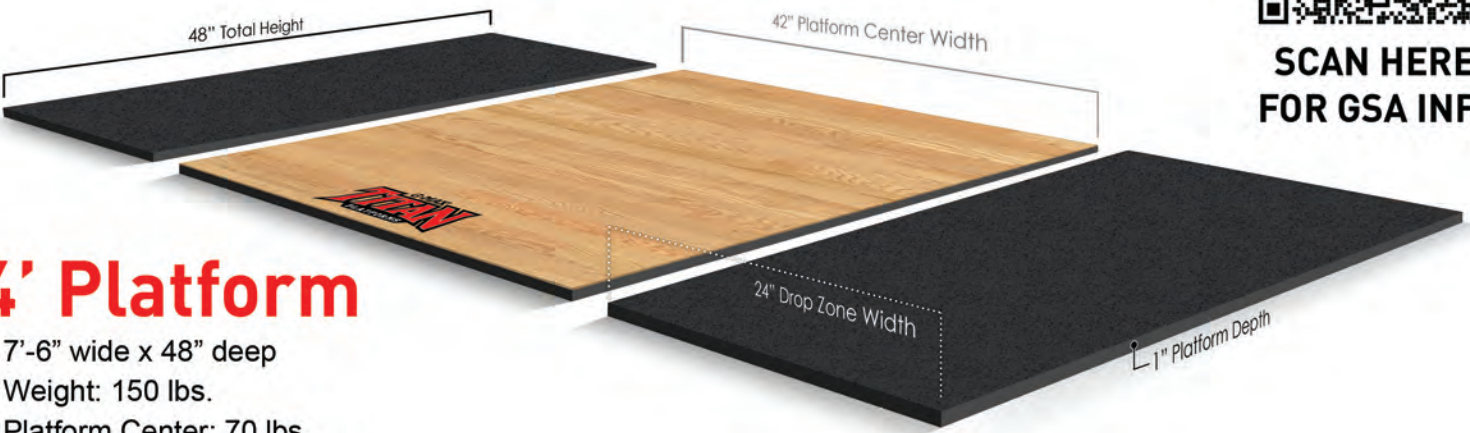

G-MAX TITAN[®] Platforms

The 1" G-Max Titan Portable Platforms are manufactured from a proprietary blend of Thermoplastic Resins, SBR Rubber and UV Stabilized Pigments blended to create the look of Real Wood with the durability and performance of rubber. These are the exact same G-Max Platforms that have been installed in some of the top athletic facilities across the country over the past 10 years. Now available in a portable, stand-alone version.

**PORTABLE AND
DEPLOYABLE**

EASILY CARRIED OR MOVED

FEATURES

- Available in 4' deep and 6' deep platforms
- Extremely Durable
- Will not dent like traditional wood
- Similar feel and traction as wood platforms
- Made from Super High Density SBR Rubber
- Shipped in Synthetic wood (as shown)
- Attaches to floor with removable, double-sided tape
- Custom Logos available for Sports Teams with multiple platform orders. Logos created in Exact Pantone Colors.
- Ships in 3 separate sections

888.479.1017

InfinityPerformance.com

G-MAX TITAN[®] Platforms

6' Platform

- 7'-6" wide x 72" deep
- Weight: 225 lbs.
- Platform Center: 105 lbs.
- Drop Zone Area: 60 lbs. each

SCAN HERE
FOR GSA INFO

4' Platform

- 7'-6" wide x 48" deep
- Weight: 150 lbs.
- Platform Center: 70 lbs.
- Drop Zone Area: 40 lbs. each

888.479.1017

InfinityPerformance.com